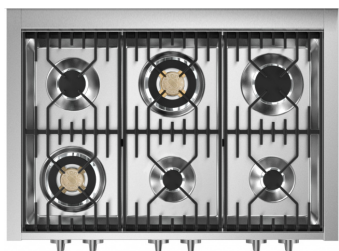

Genesi

Stainless range cookers

GQ10SFF-6W

Body colour S.Steel SS

Accessories

- Wok support
- Telescopic slides
- Enameled deep tray
- Trivet griddle
- Reinforced wire shelf
- Chrome wire shelf
- Stainless steel deep tray
- Stainless steel liners
- Rotisserie
- Water brick

Your Top

6 BRASS GAS BURNERS
2 x 1kW - 1 x 1,8 kW - 1 x 3 kW - 2 x 3,6 kW

Your main oven

Electric Combi-Steam 70L oven.
11 functions.
50°C-265°C
70

Your secondary oven

Electric traditional oven 39L
50°C-265°C
39

Your upper oven

Electric pizza/grill oven 34 L with pizza stone base.
50°C-315°C
34