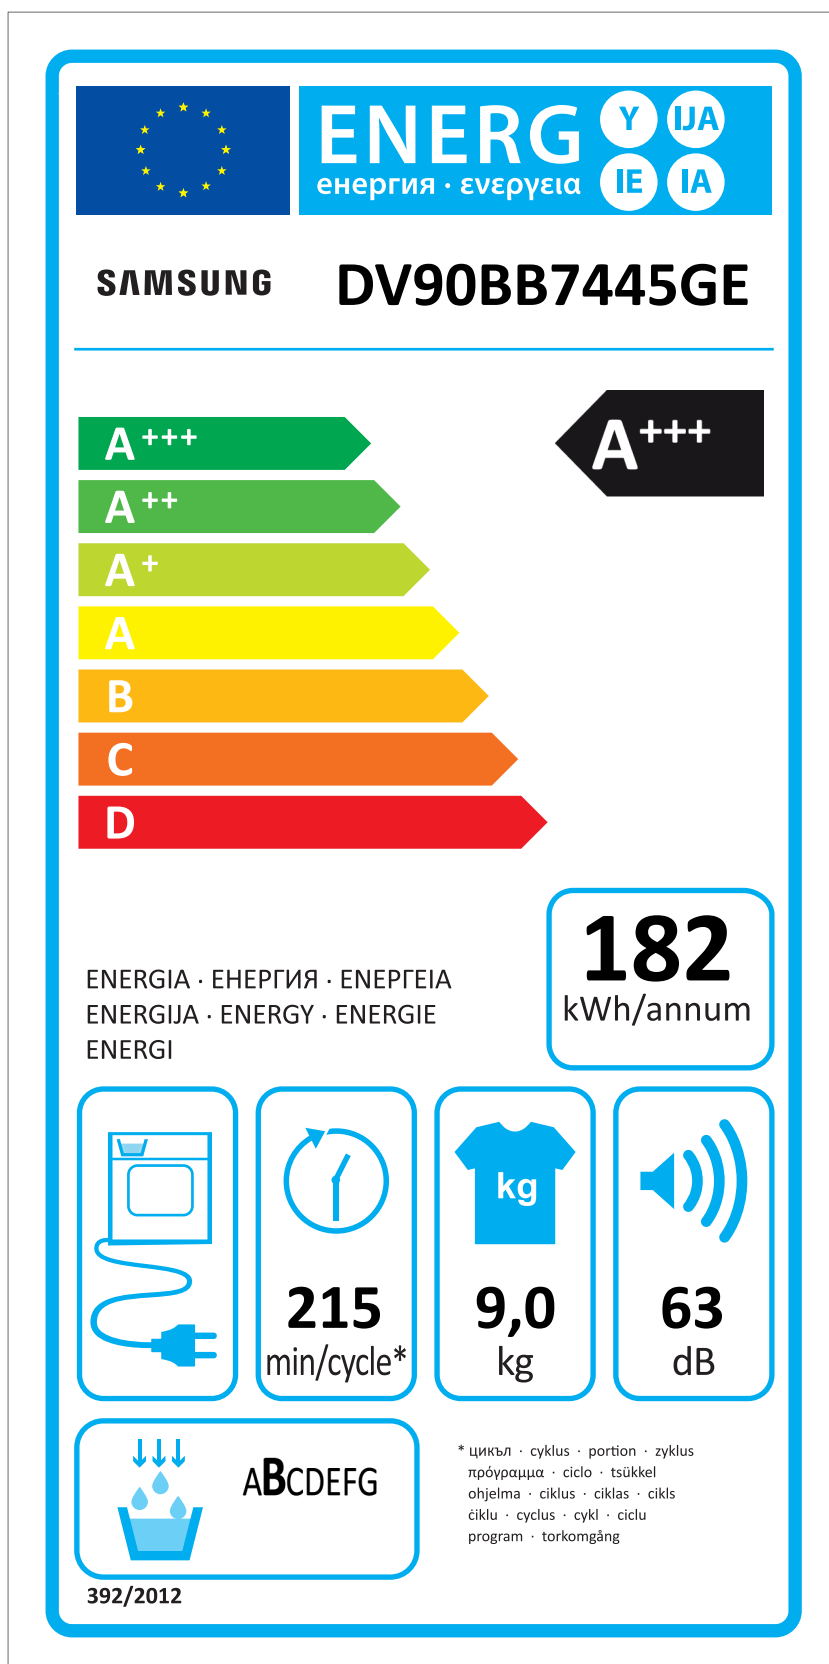

# ERP LABEL ENERGY (DRYER CONDENSER TYPE)

CODE : DC68-03225C  
Size : 110 x 220 (mm)  
Material : ART