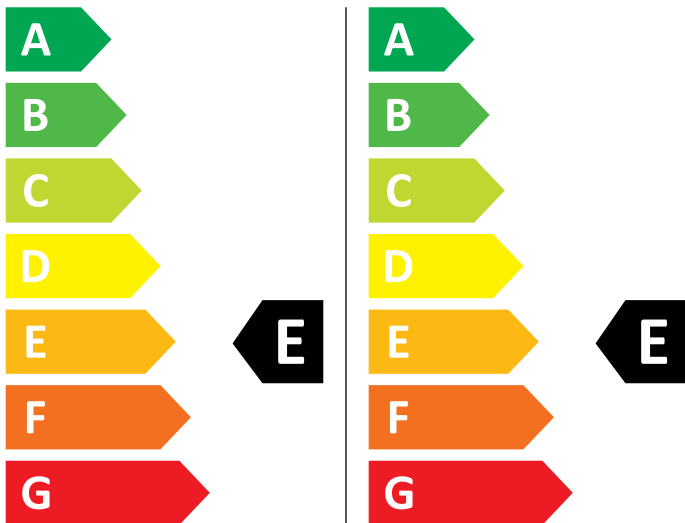

ENERG

AEG

L6WB86JW 914600108

💧 266 kWh/100

💧 83 kWh/100

4,0 kg

8,0 kg

60 L