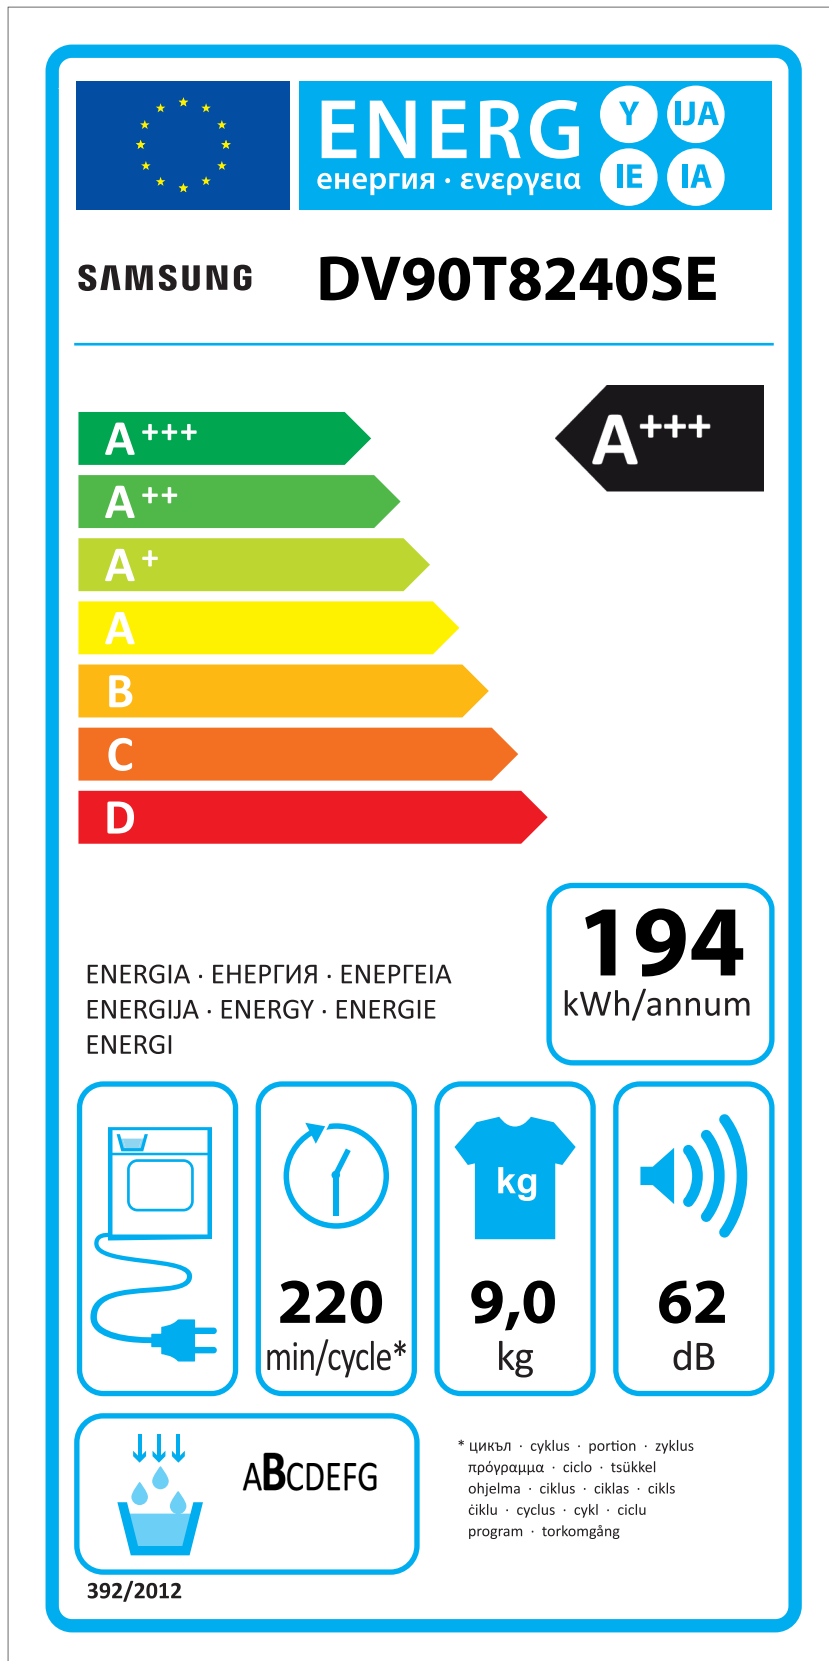

# ERP LABEL ENERGY (DRYER CONDENSER TYPE)

CODE : DC68-03225C  
Size : 110 x 220 (mm)  
Material : ART