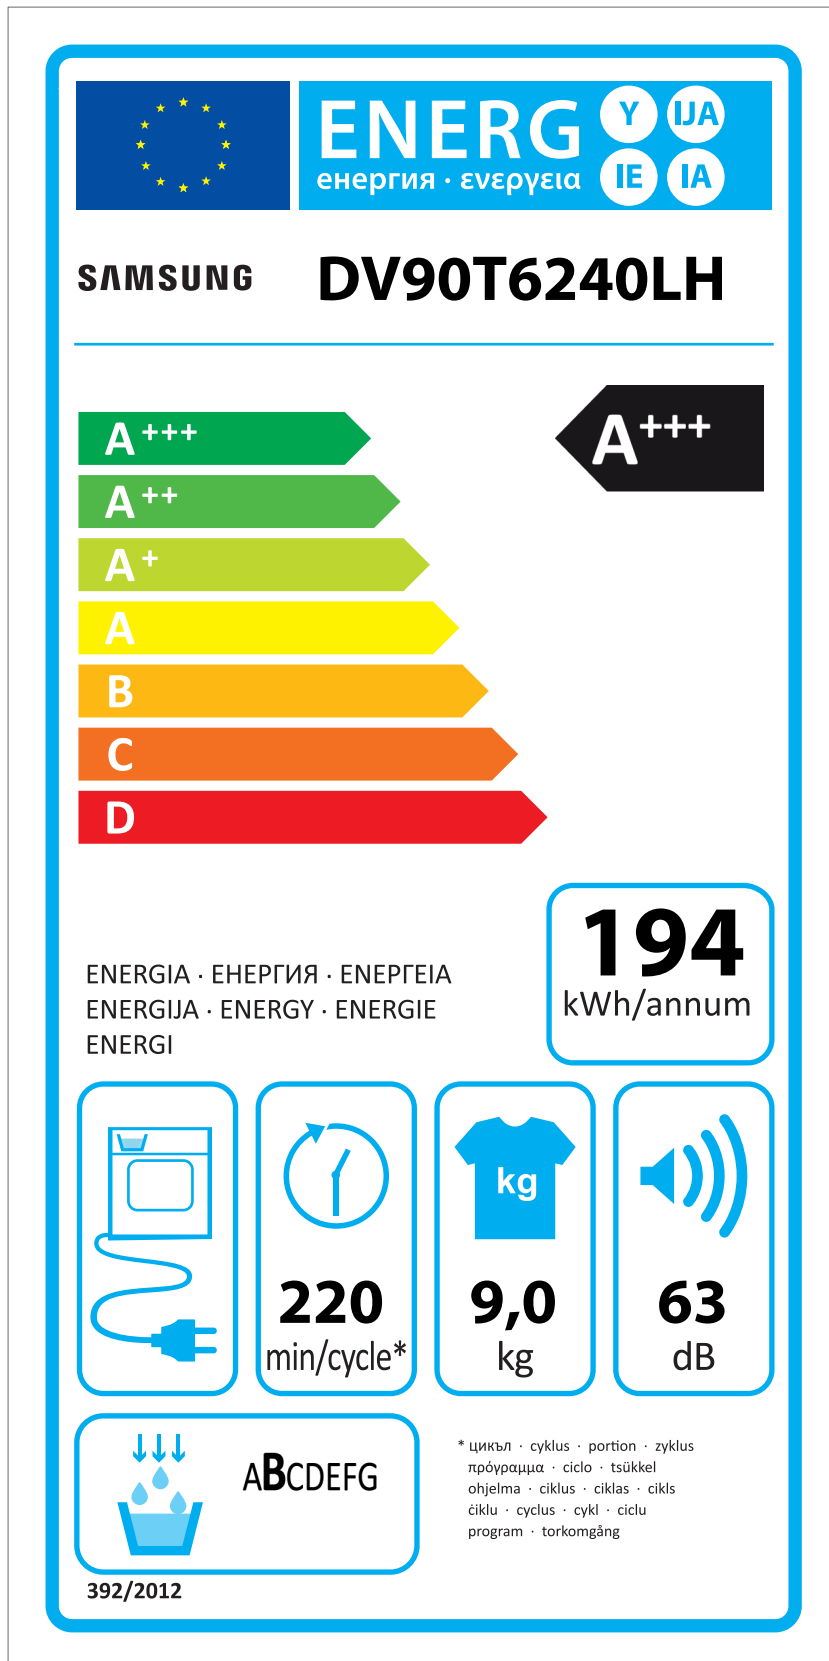

ERP LABEL ENERGY (DRYER CONDENSER TYPE)

CODE : DC68-03225C
Size : 110 x 220 (mm)
Material : ART