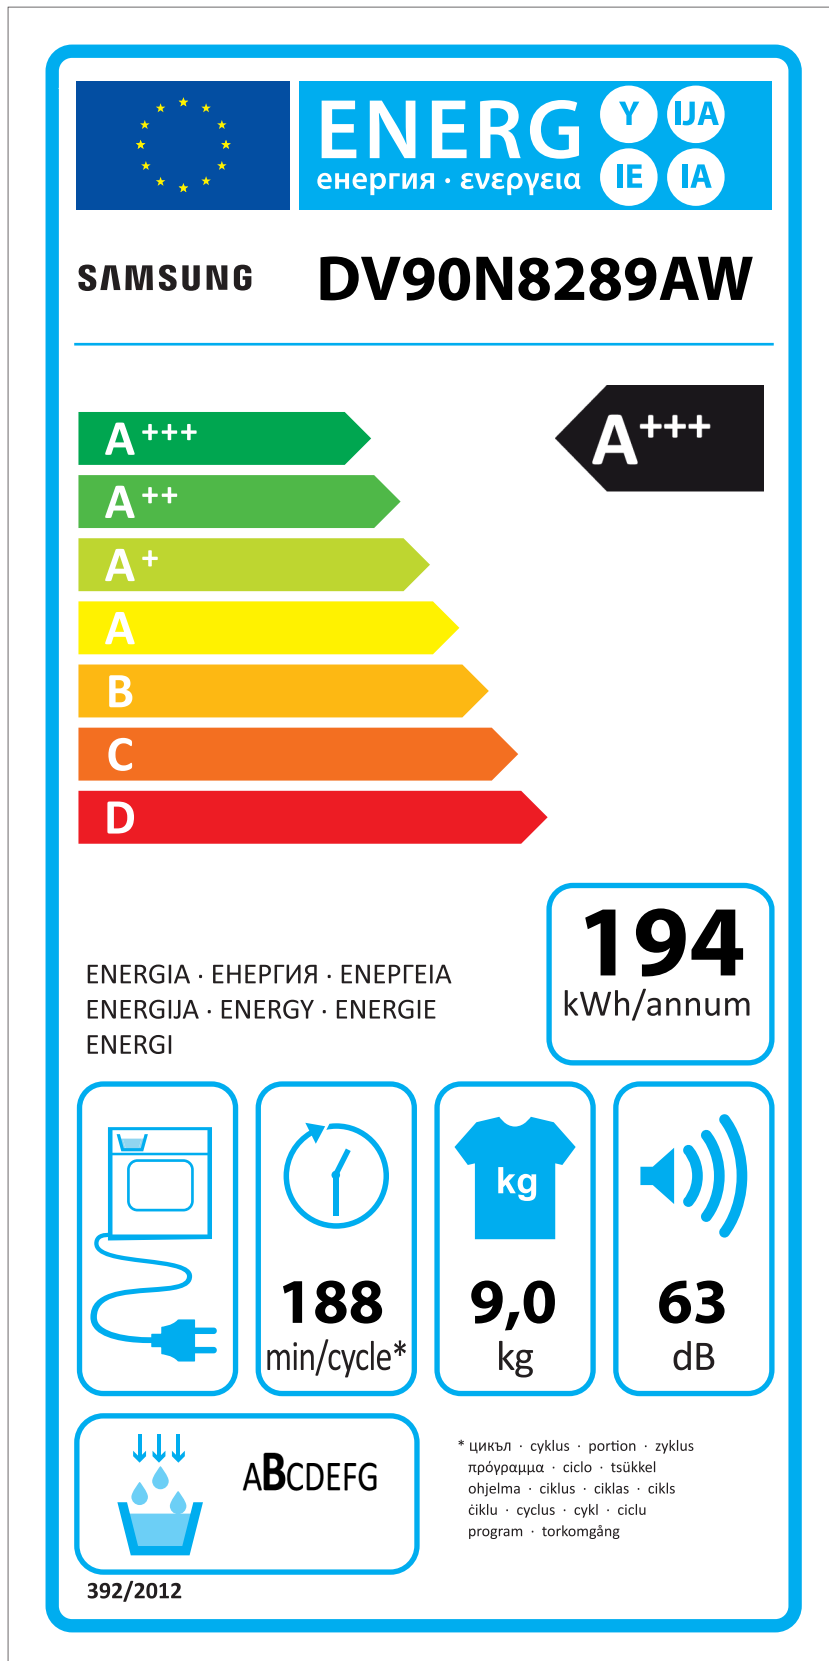

# ERP LABEL ENERGY (DRYER CONDENSER TYPE)

CODE : DC68-03225C  
Size : 110 x 220 (mm)  
Material : ART