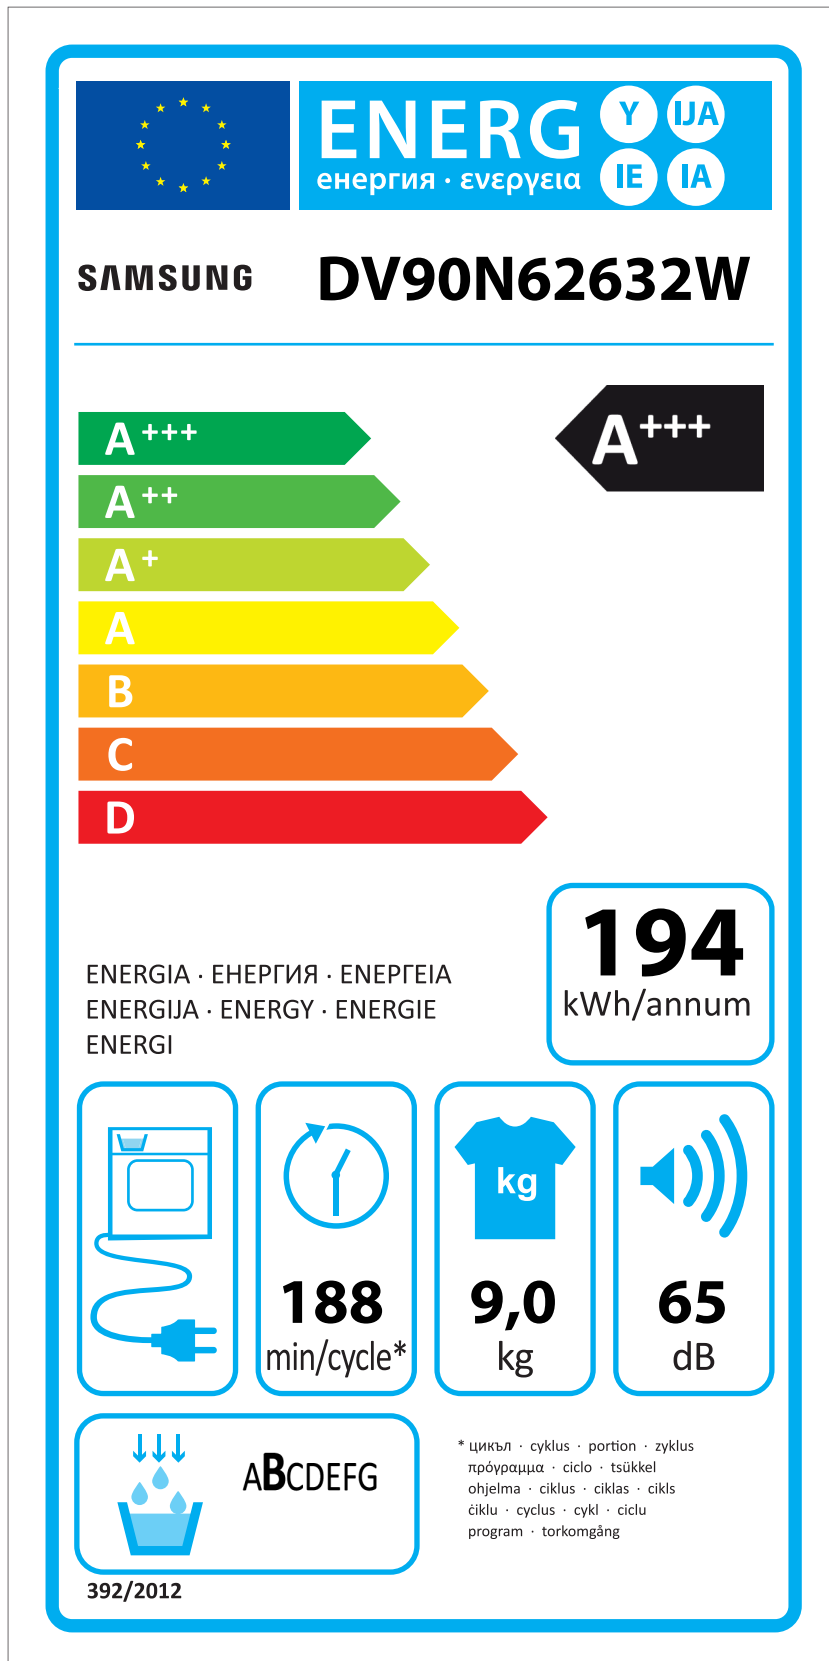

# ERP LABEL ENERGY (DRYER CONDENSER TYPE)

CODE : DC68-03225C  
Size : 110 x 220 (mm)  
Material : ART