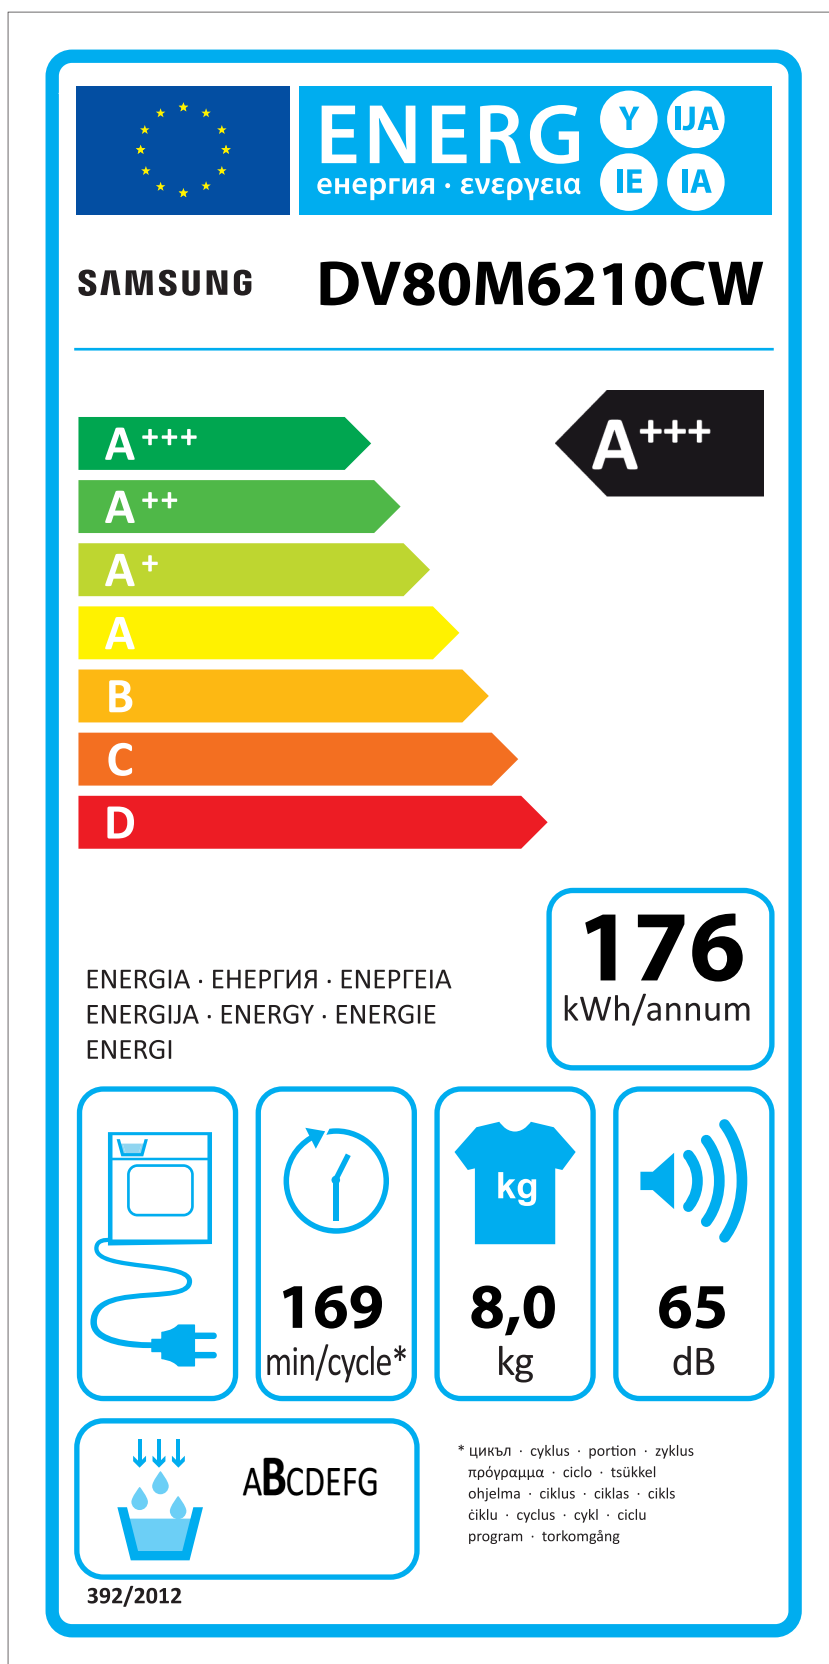

ERP LABEL ENERGY (DRYER CONDENSER TYPE)

CODE : DC68-03225C
Size : 110 x 220 (mm)
Material : ART