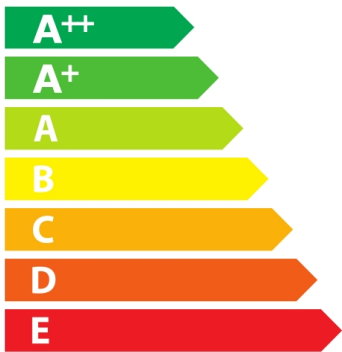

ENERG

енергия · ενέργεια

KDE900EX

103
kWh/annum

Icon of a three-leaf plant inside a circle. Below it, the text "ABCD **E**" and "FG" is displayed.

Icon of a light bulb. Below it, the text "AB **C** DE" and "FG" is displayed.

Icon of a water tap with three water drops. Below it, the text "AB **C** DE" and "FG" is displayed.

Icon of a speaker with sound waves. Below it, the text "**67** dB" is displayed.