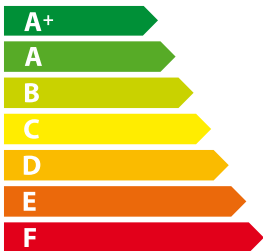

ENERG

енергия · ενεργεια

NOVY[®]

7221

97,7
kWh/annum

A circular icon containing three curved blades, representing a fan or air circulation system.

A **B** C D E F G

An icon of a standard incandescent light bulb.

A **B** C D E F G

An icon showing a showerhead with water droplets falling from it, representing water consumption.

A B C D **E** F G

An icon of a speaker with sound waves, representing sound power level.